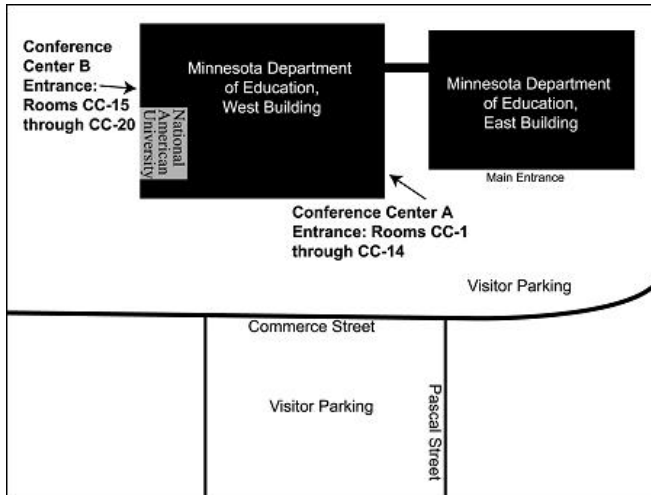

Maps and Directions

Minnesota Department of Education
1500 Highway 36 West
Roseville, MN 55113

<http://www.mapquest.com>

Twin Cities Metro

Twin Cities Metro

Roseville Area

Roseville area

Traveling west on Highway 36: Take the Hamline Ave. exit, turn left on Hamline Ave., go over Highway 36 and take a right on Commerce St. Go one block and take a right into the parking lot.

Traveling east on Highway 36: Take the Hamline Ave. exit, take the first right

Directions to Conference Center B:

Traveling west on Highway 36: Take the Hamline Avenue Exit to stop light, turn left on Hamline Avenue, go over Highway 36 and take a right on Commerce Street, continue down Commerce Street (**past** the Minnesota Department of Education building on the right) to the last parking lot on the right. This will be the West Parking Lot where visitors can park and enter Conference Center B to the left of American National University.

Traveling east on Highway 36: Take the Hamline Avenue Exit to first street where you will take a right onto Commerce Street, continue down Commerce Street (**past** the Minnesota Department of Education building on the right) to the last parking lot on the right. This will be the West Parking Lot where visitors can park and enter Conference Center B to the left of American National University.