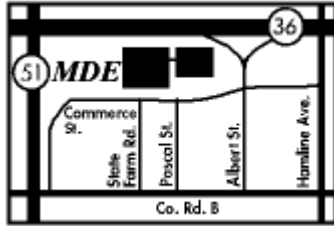

Maps and Directions

Minnesota Department of Education
1500 Highway 36 West
Roseville, MN 55113

<http://www.mapquest.com>

Twin Cities Metro

Twin Cities Metro

Roseville Area

Roseville area

Traveling west on Highway 36: Take the Hamline Ave. exit, turn left on Hamline Ave., go over Highway 36 and take a right on Commerce St. Go one block and take a right into the parking lot.

Traveling east on Highway 36: Take the Hamline Ave. exit, take the first right

Directions to Conference Center B:

Traveling west on Highway 36: Take the Hamline Avenue Exit to stop light, turn left on Hamline Avenue, go over Highway 36 and take a right on Commerce Street, continue down Commerce Street (**past** the Minnesota Department of Education building on the right) to the last parking lot on the right. This will be the West Parking Lot where visitors can park and enter Conference Center B to the left of American National University.

Traveling east on Highway 36: Take the Hamline Avenue Exit to first street where you will take a right onto Commerce Street, continue down Commerce Street (**past** the Minnesota Department of Education building on the right) to the last parking lot on the right. This will be the West Parking Lot where visitors can park and enter Conference Center B to the left of American National University.